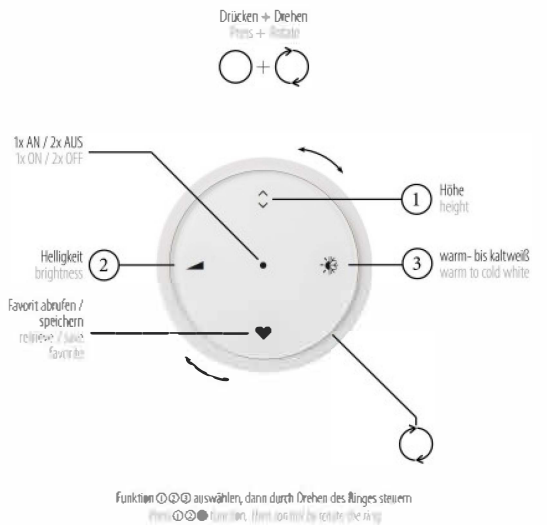

- Electric height adjustment d. e-LIFT® function
- Stepless dimming via radio remote control
- Favourite settings at the touch of a button on FB

LED 40.00 W 4100 lm 50.00 W 1800 lm

L	500 - 500 x	B	500 - 500 x	H	400 - 3500 mm
Ø	500	AH	400 - 3500	AL	-

bulb 2 x LED-Board 20.00 W 2700-5000 K 2050 lm Incl.

44-2024

gross

in stock in week:44