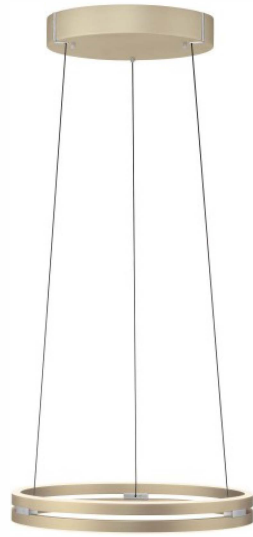

Ljusexperten Boras

Customer ID 550556

offer No.: 2024-001779

PURE E-Loop

2550-60

EAN 4012248 37226 5

Customer article no.:

pendant light, brass matt

- Electric height adjustment d. e-LIFT® function
- Stepless dimming via radio remote control
- Favourite settings at the touch of a button on FB

LED 40.00 W 4100 lm 50.00 W 1800 lm

L	500 - 500 x	B	500 - 500 x	H	400 - 3500 mm
Ø	500	AH	400 - 3500	AL	-

bulb 2 x LED-Board 20.00 W 2700-5000 K 2050 lm Incl.